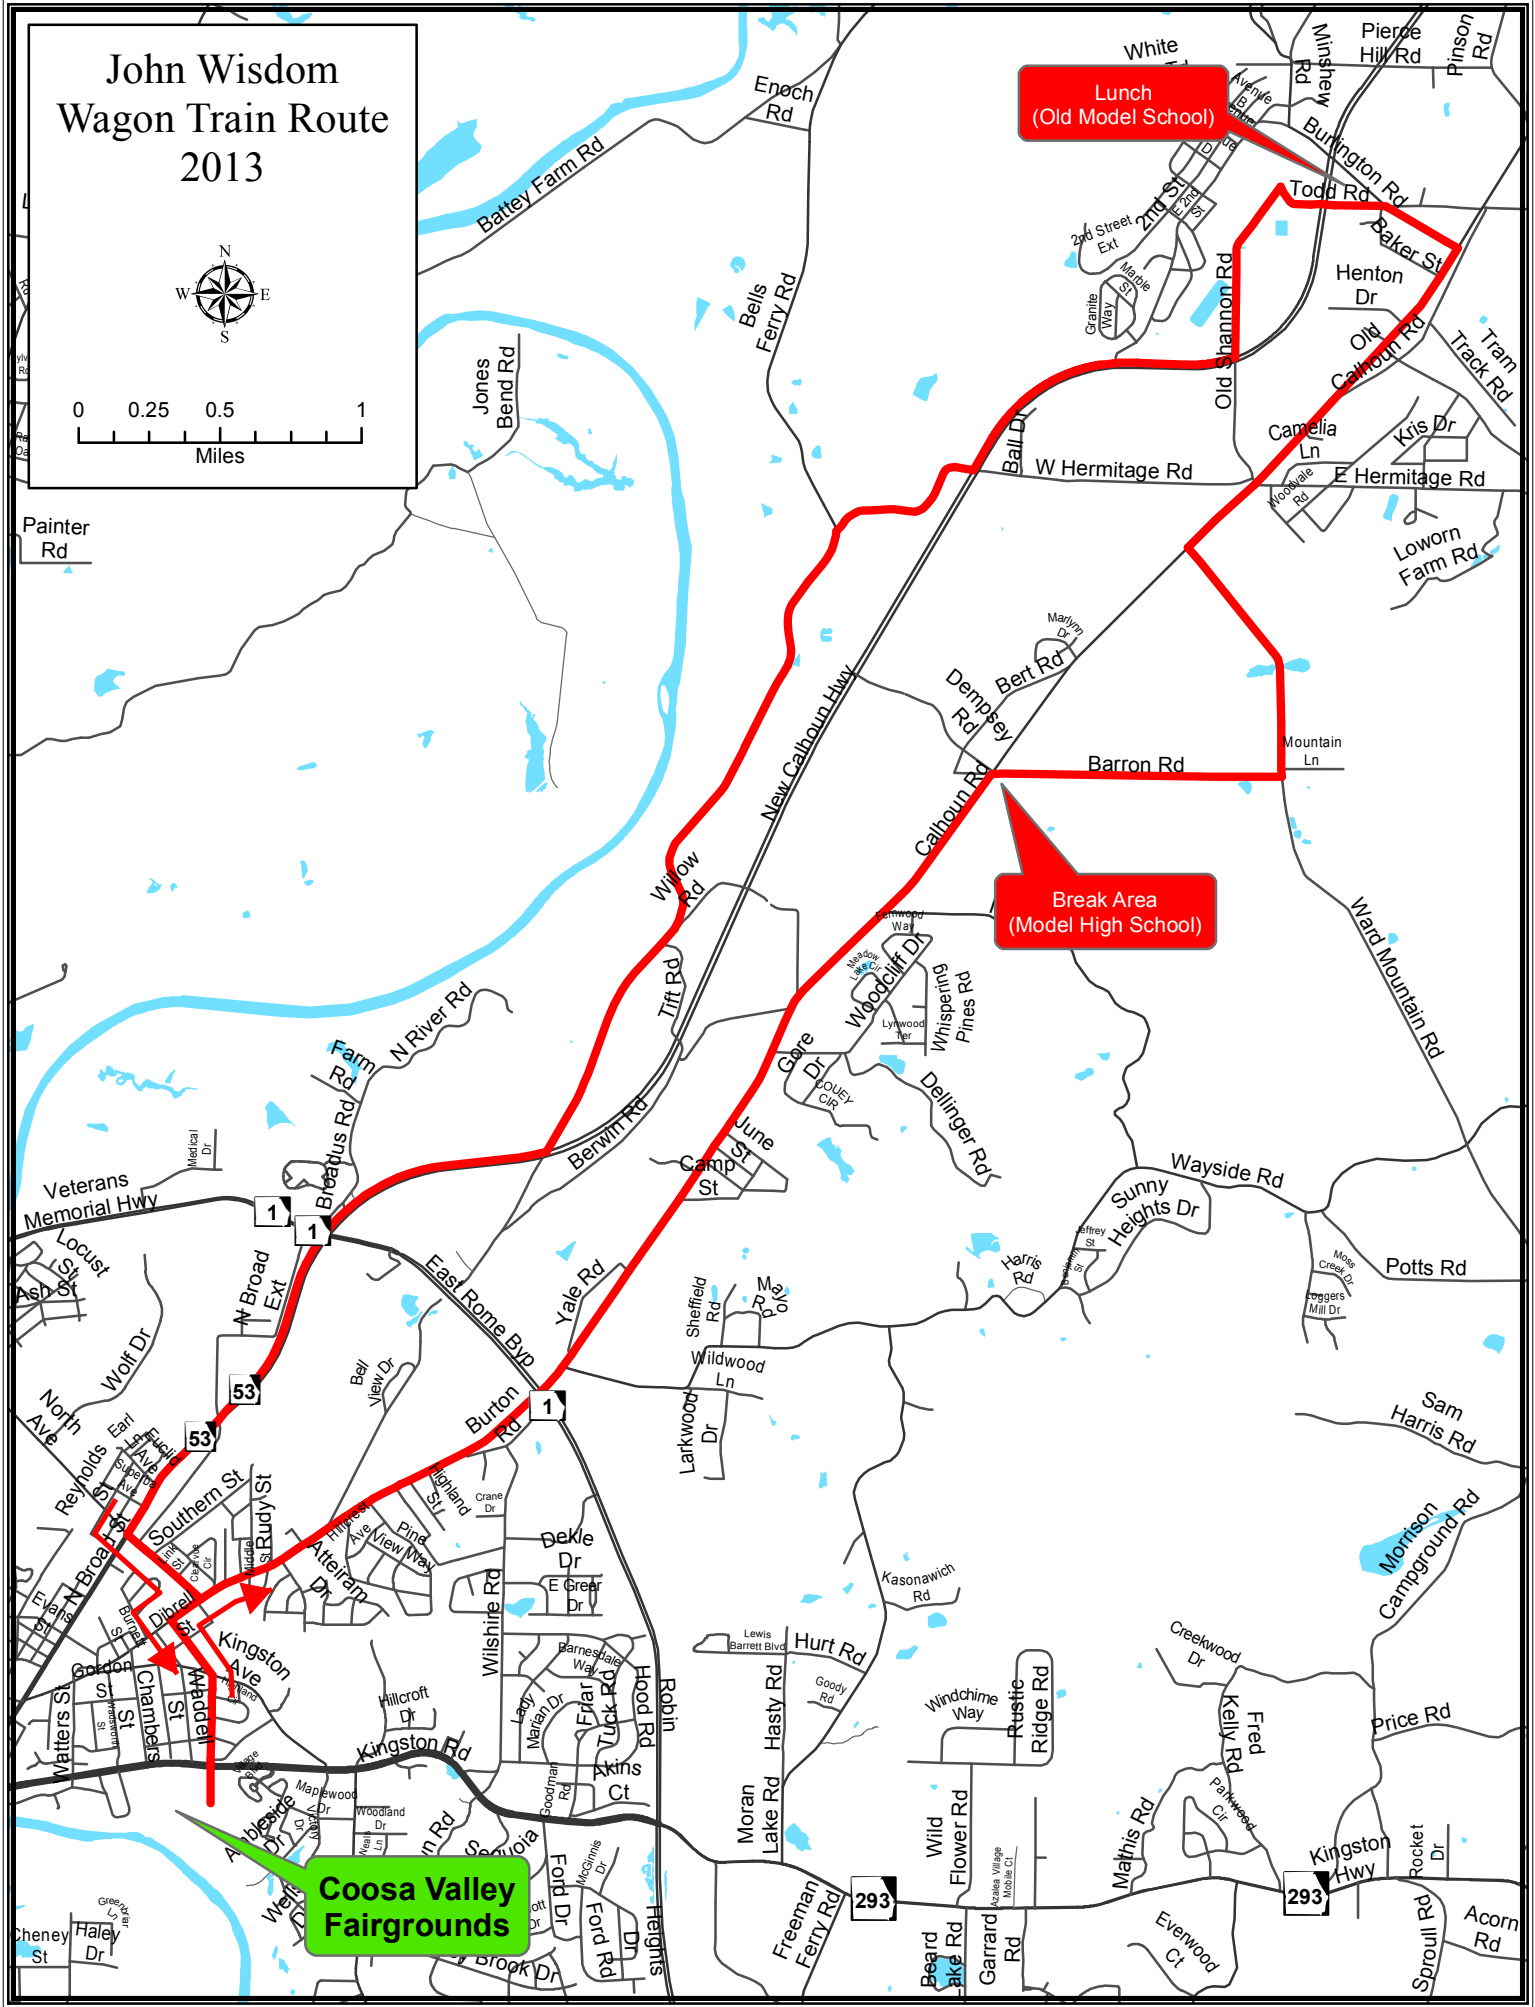

John Wisdom Wagon Train Route 2013

Lunch
(Old Model School)

Break Area
(Model High School)

Coosa Valley
Fairgrounds

Painter Rd

White

Enoch Rd

Batley Farm Rd